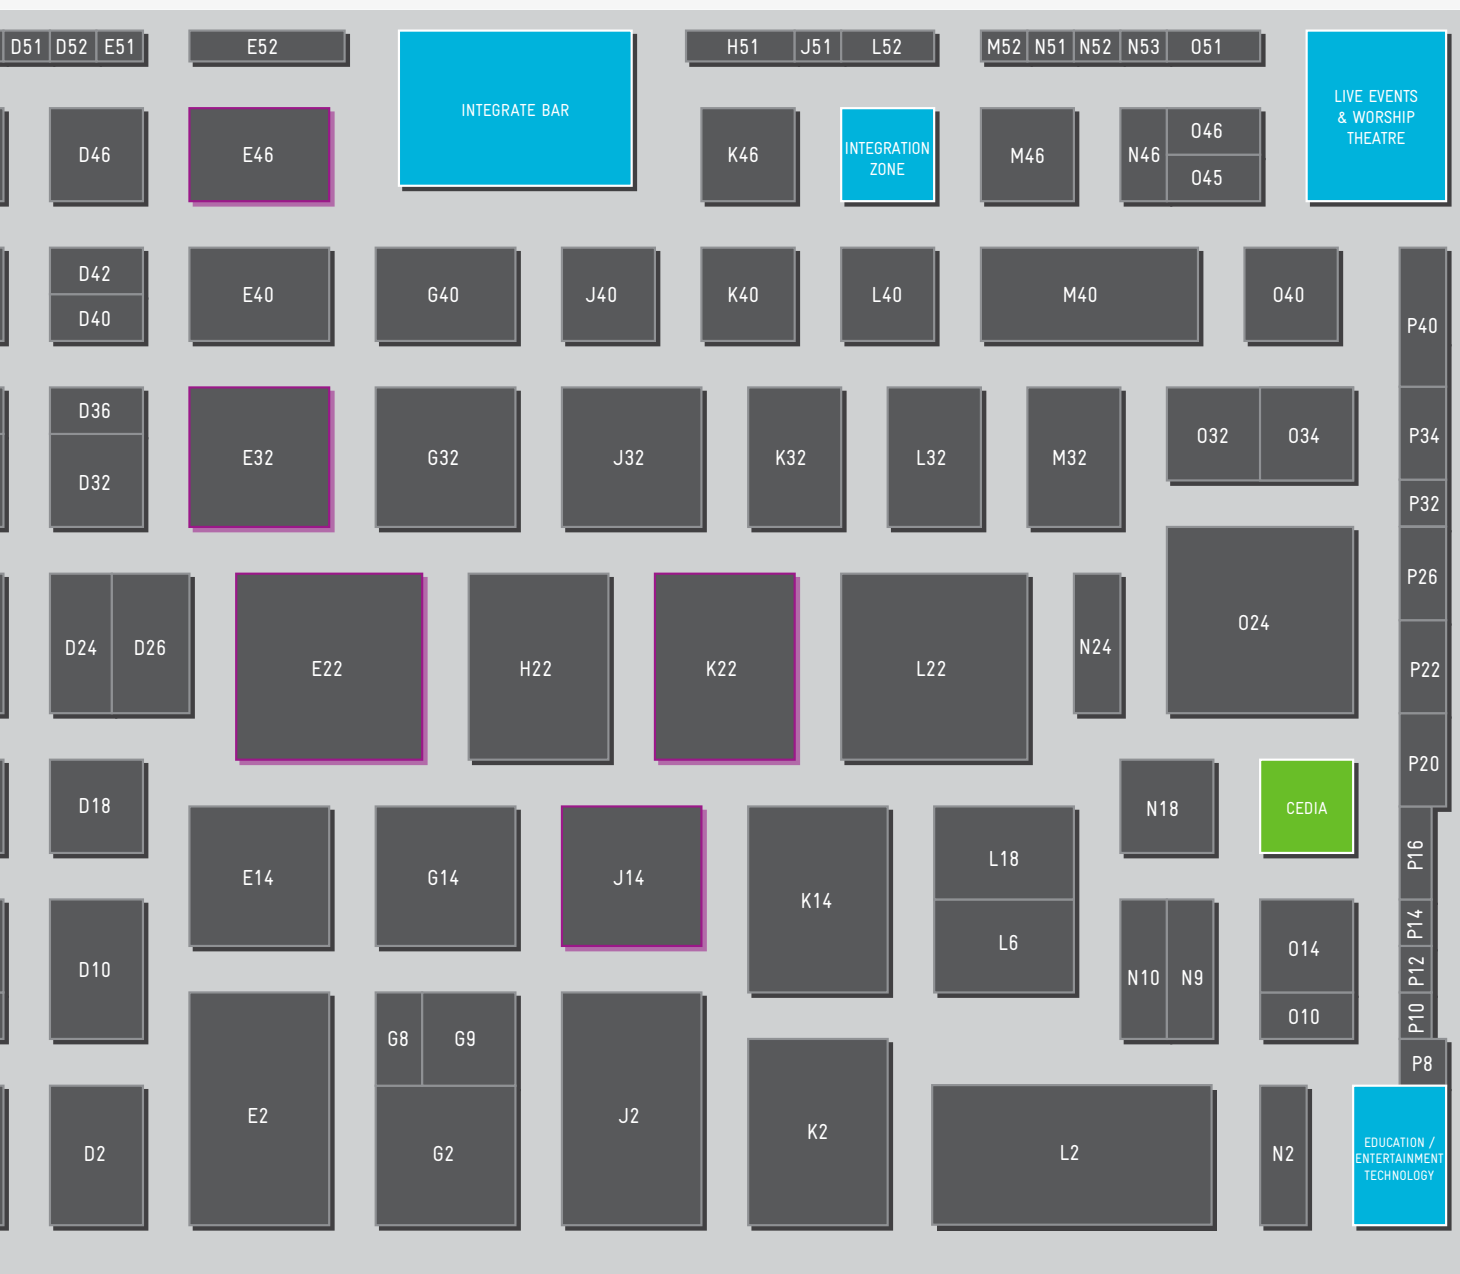

← This way to Clarendon Room  
C and E  
Level Two

Correct at time of printing

Event Partners

Gold Sponsor

Silver Sponsor

Association Partners

ORGANISERS OFFICE

This way to Infocomm Education (Level 2)

ENTRY ↑

This way to CEDIA Training (Meeting Room 216/217) and Integrate Speaker Series (Meeting Room 218) at the Melbourne Convention Centre

VIP / MEDIA OFFICE

- SHOW FEATURE
- ASSOCIATION PARTNERS
- AETM PROGRAM SPONSORS