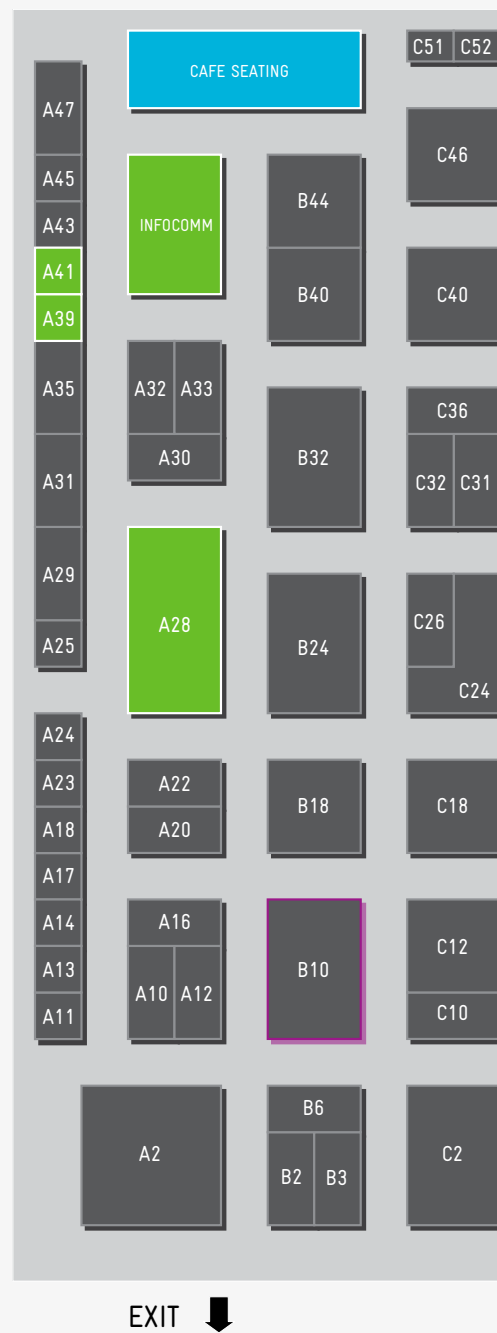

Jemson T/A Lectern Hub	A17
Kingray	C32
KNX National Group of Australia	A28
Kramer Australia	G14
KVM Australia	D18
Leyard Opto-Electronic Co.	M40
LG ELECTRONICS AUSTRALIA	J2
Lightware Visual Engineering ANZ	E40
Liquid Digital Solutions	M52
Mega Vision Sound and Lighting	A24
Midwich	J14
Multi Touch	D2
NAS Australia	E52
National Audio Systems	C10
ONELAN	D51
Pallas Australia	J40
Panasonic Australia	E46
Philips Commercial Displays	K32
POE Solutions	A45
Point Digital Signage	P40
Pro Audio Asia	D52
Pro AV Solutions	L46
Production Audio Video Technology	G2
QualiFi	L40
Radio Parts	H51
Real Vision Imports	A14
resi-linx	C31
Ricoh	E32
RT Com. Co.	N53
Rutledge AV	L46
Samsung Electronics	L22
Screen Technics	M32
Sennheiser Australia	C2
SERVEREDGE	A12
Sharp Corporation of Australia	O40
Shenzhen Linsn Technology Development Co.	O45
SHS Global	B40
Silicon Core Technology, Inc	G9
SkyMax Disply Technologies Co.	N2
Smart Automation	J51
Sony Australia Limited	H22
Synergy Custom	O32
TAIDEN	B18
Technical Audio Group	A2
Technology Core	B3
Techtel	A25
The Resource Corporation	O51
Thonet & Vander	P20
Tripleplay Services	N46
ULA Group	C12
Ultralift Australia	D32
Videopro	L46
Westan	L32
Wilson & Gilkes - Draper	D10
Yeelight	C26
Zennio	A11

← This way to Clarendon Room
C and E
Level Two

Correct at time of printing

Event Partners

Gold Sponsor

Silver Sponsor

Association Partners